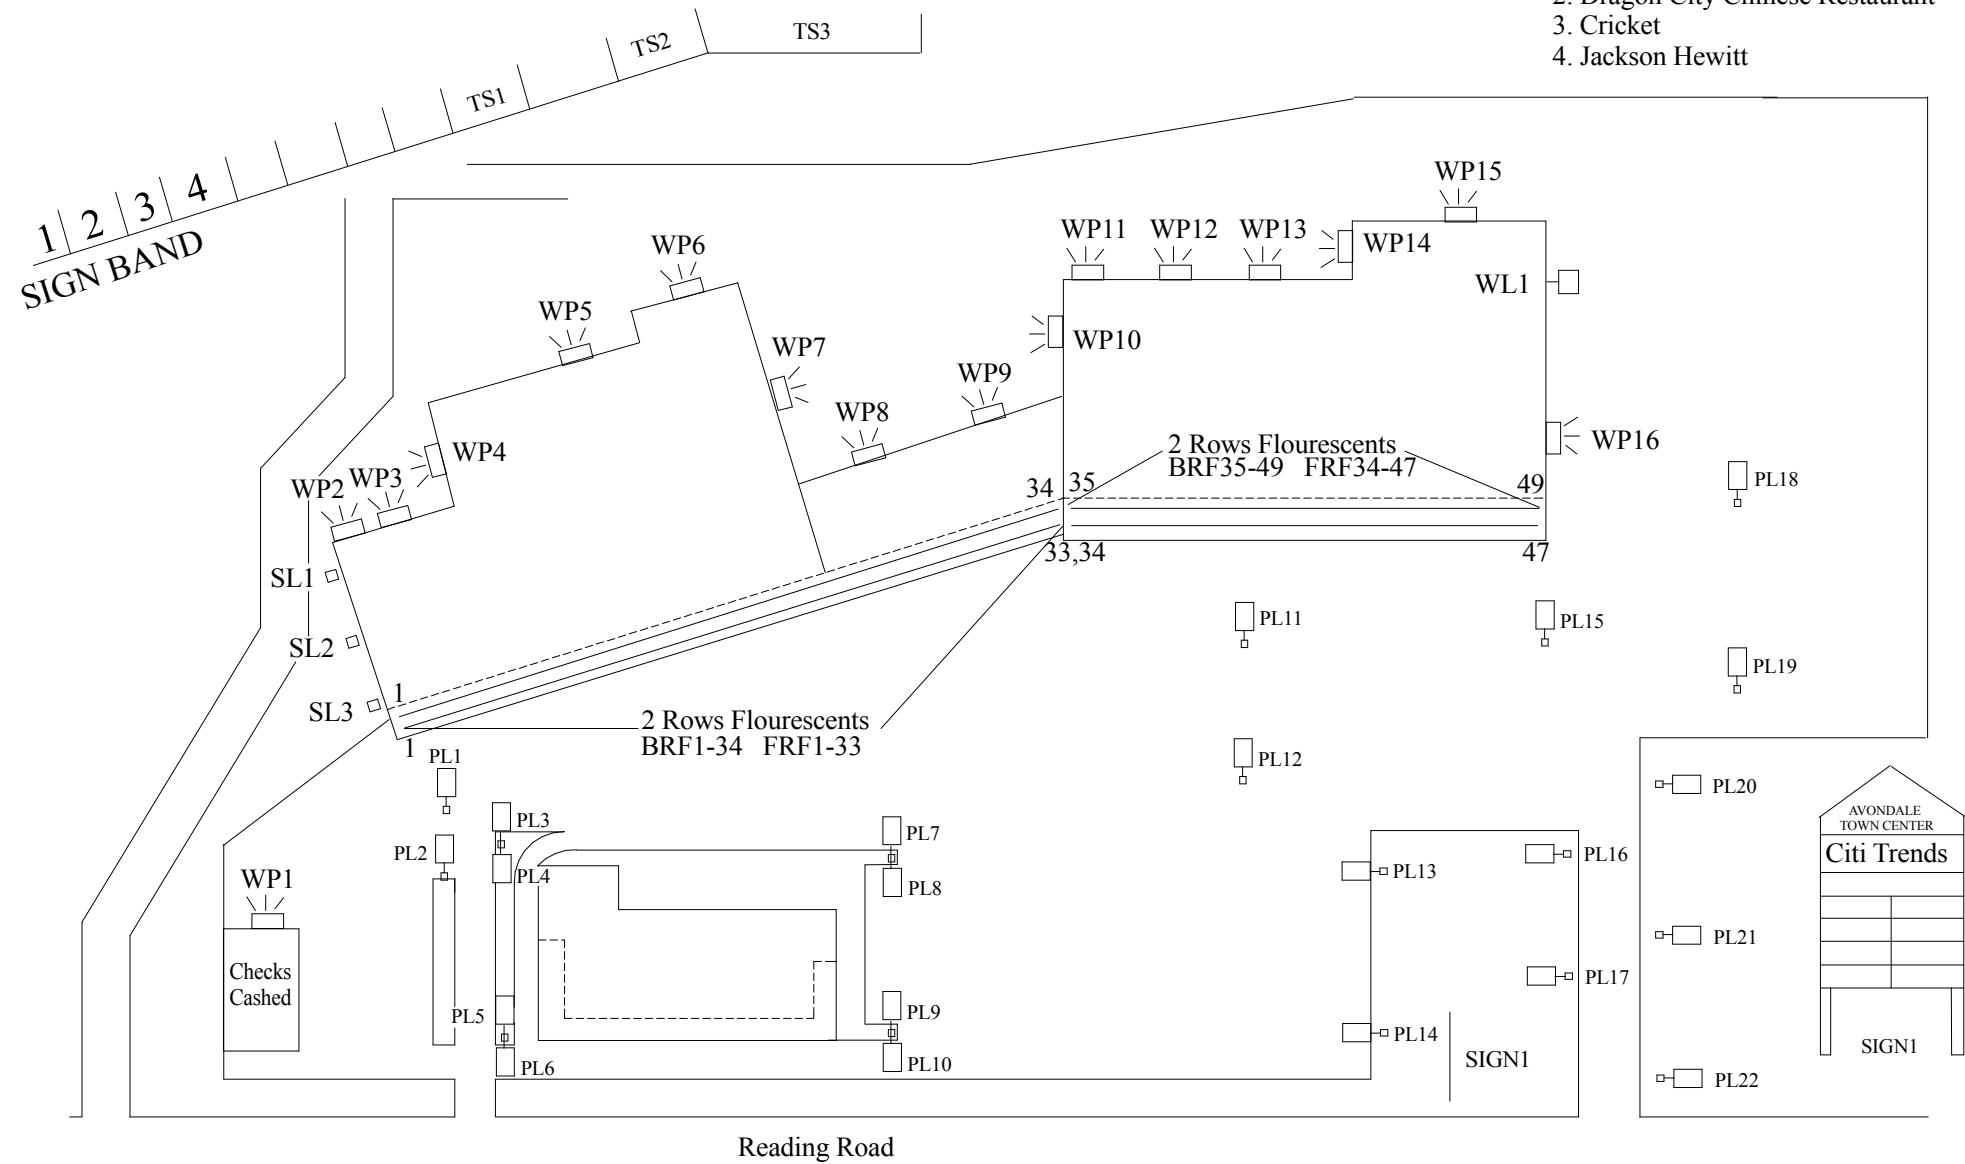

# Sperry Van Ness / Ricore - Avondale Town Center

3521-3543 Reading Road Cincinnati, OH 45229

Sign Band From L-R

1. Thomas Niederhelm, DDS
2. Dragon City Chinese Restaurant
3. Cricket
4. Jackson Hewitt

AUDIT DATE:
AUDIT TIME:
AUDITOR:
ENTERED:

Directions: 75N, merge onto OH-562, merge onto Paddock Rd/OH-4, R on Reading Rd, site on R.

**RIVERSIDE ELECTRIC, INC.**

Phone: 866-Lites-On / 866-548-3766

SVNRIAVN

12/17/2015a